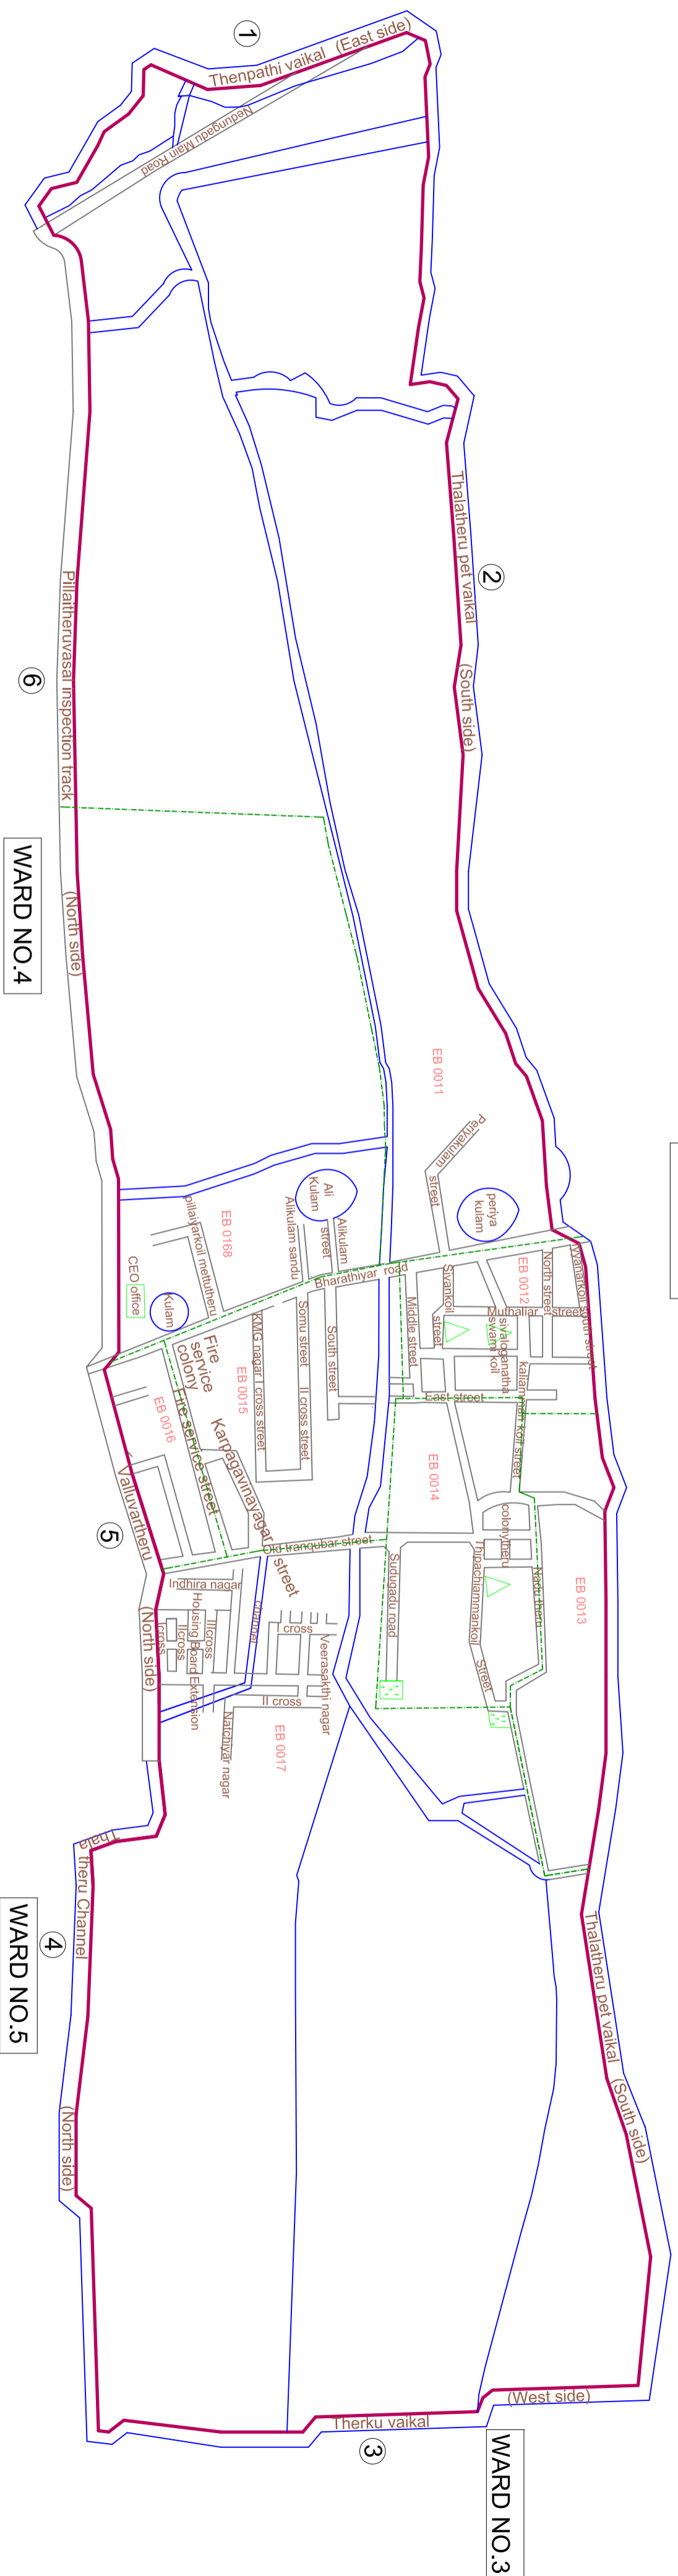

KARAIKAL MUNICIPALITY
DELIMITATION OF MUNICIPAL WARDS-2014

DRAFT WARD MAP

WARD NO 2. THALATHERU

POPULATION:-3998(As per 2011 census)

S.No.	EB No.	POPULATION
1	001100	409
2	001200	650
3	001300	563
4	001400	632
5	001500	710
6	001600	486
7	001700	380
8	016800	168
Total		3998

B.No.	BOUNDARIES
①	Thenpathi vaikal (East side) From Pillaiheruvassal inspection track to Thalatherupet vaikal
②	Thalatherupet vaikal (South side) From Thenpathi vaikal to Therku vaikal
③	Therku vaikal (West side) From Thalatheru pet vaikal to Thalatheru channel
④	Thalatheru channel (North side) From Therku vaikal to Valluvar street
⑤	Valluvar street (North side) From Thalatheru channel to Bharathiyar road
⑥	Pillaiheruvassal inspection track (North side) From Bharathiyar road to Thenpathi vaikal

LIST OF WARD BOUNDARY

LEGEND :-

Ward Boundary

Streets

Channels

Scale: Not to scale